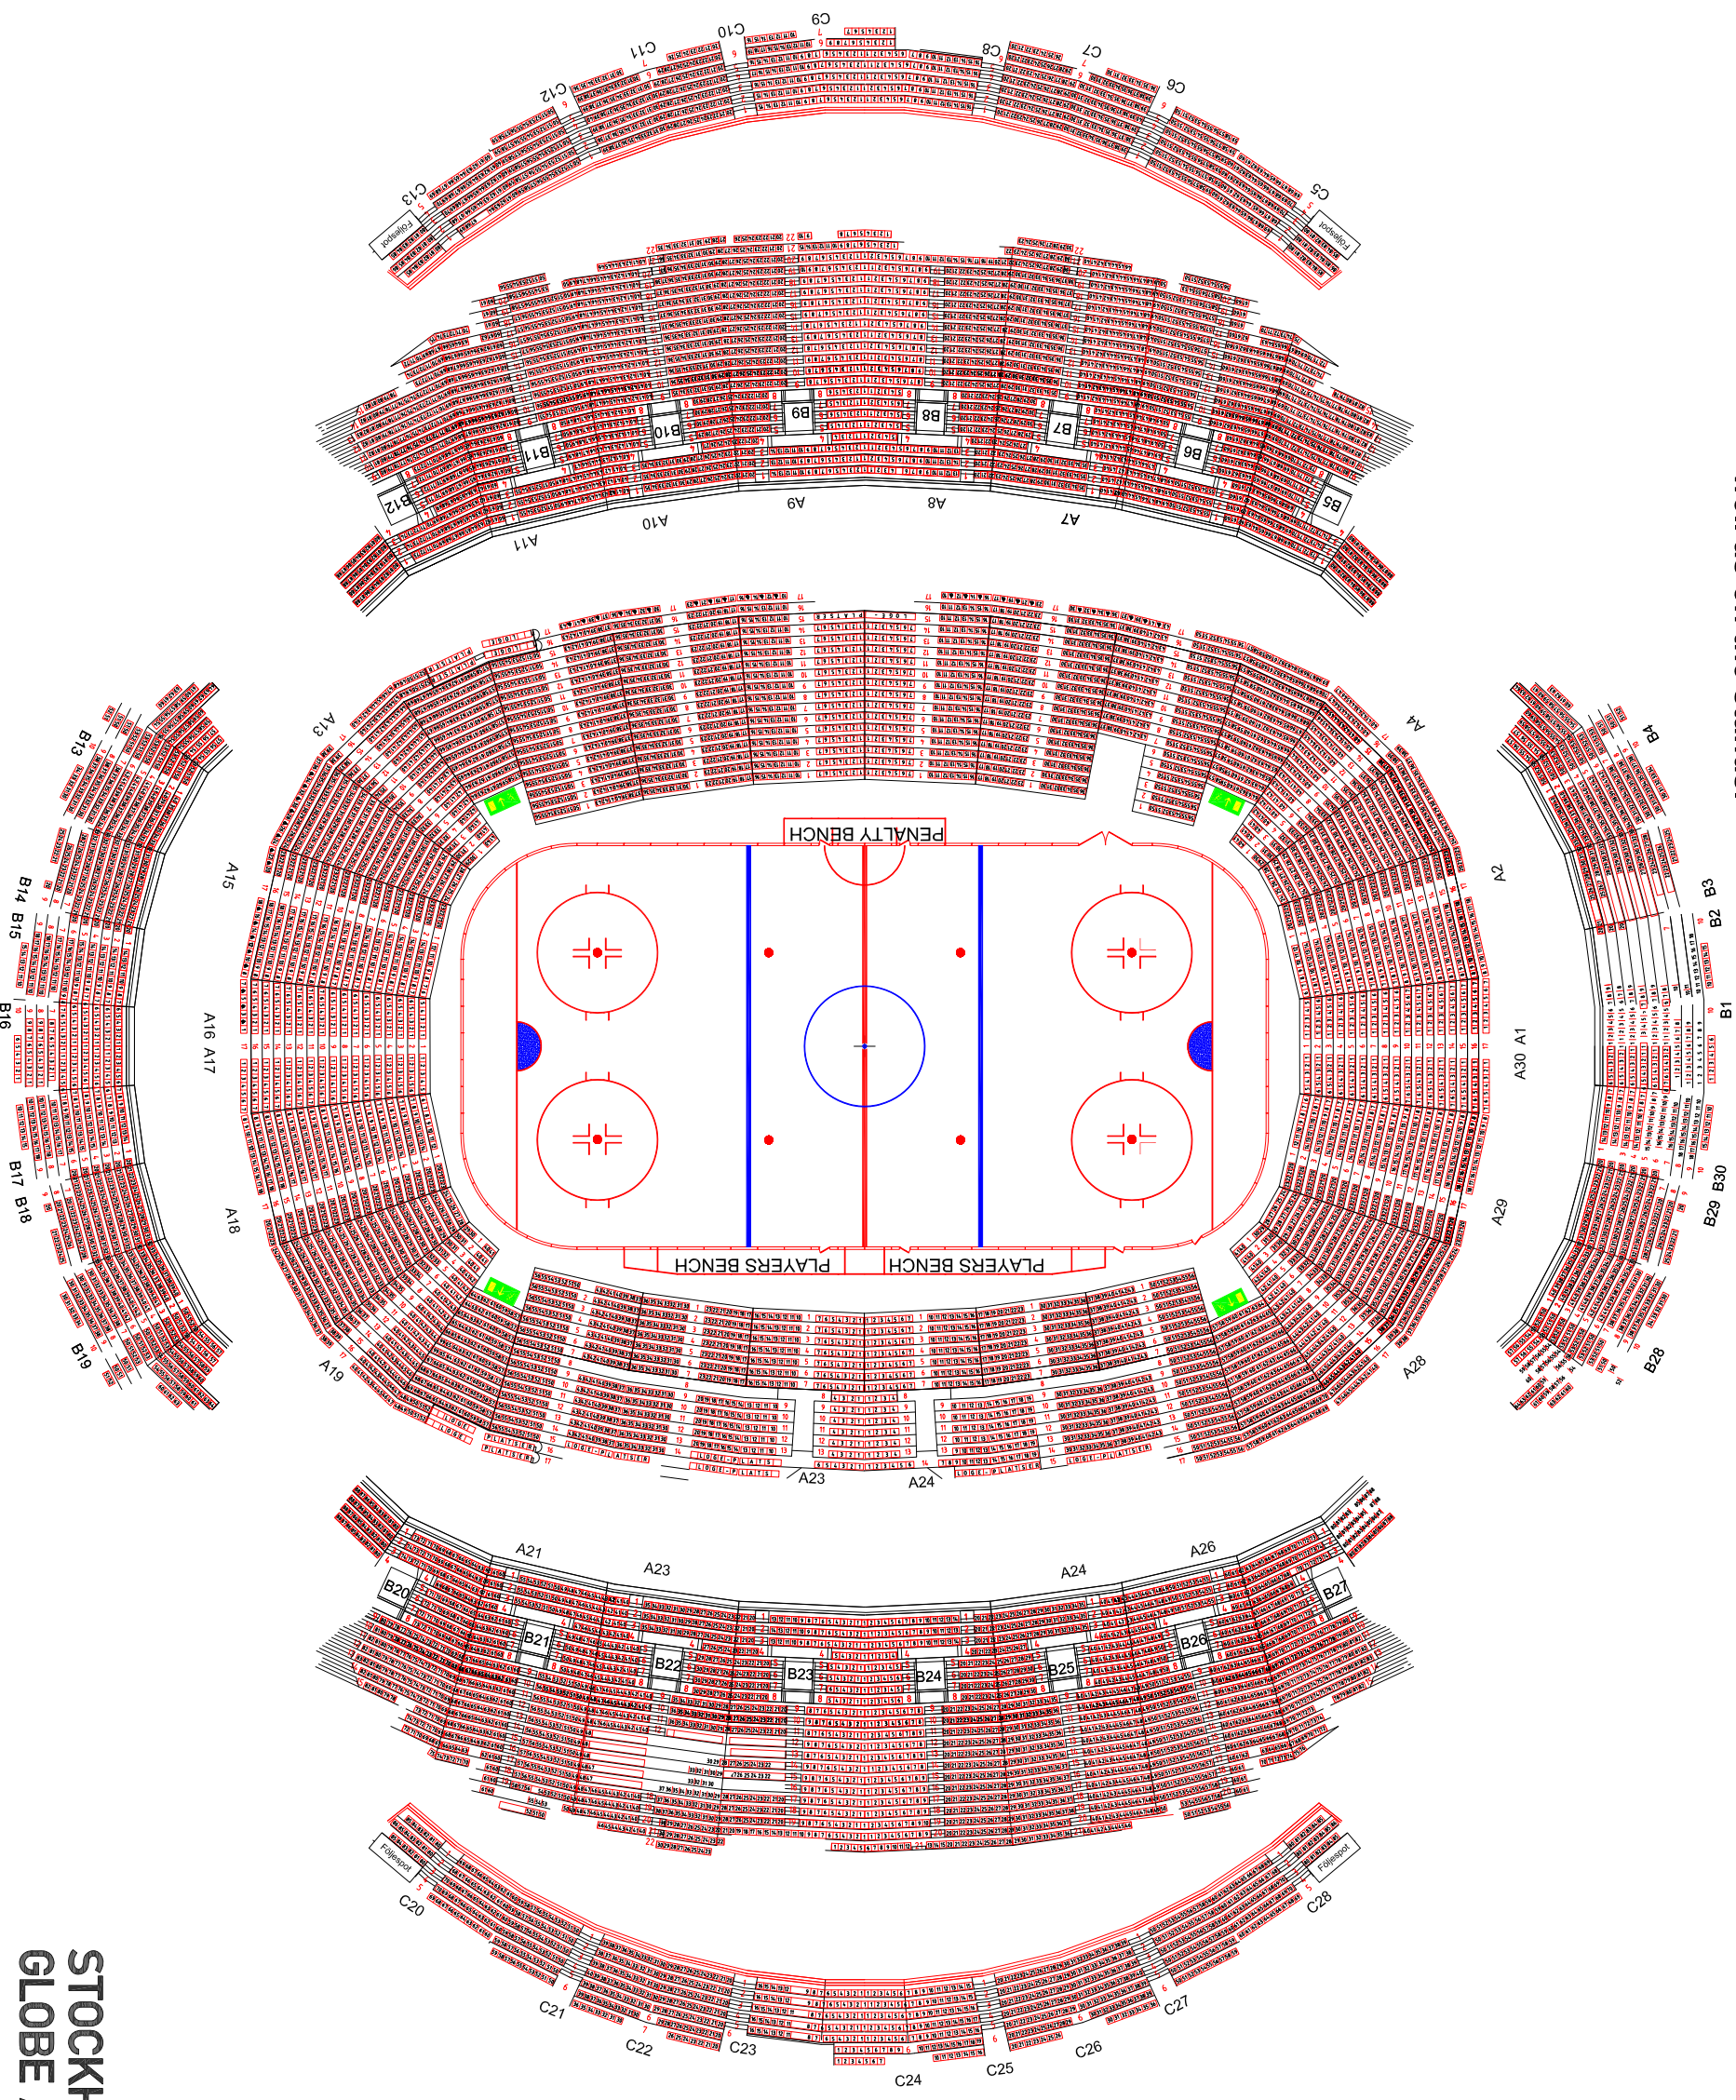

Please note that this plan is for ice hockey, only intended as a general orientation map of the seats in the Ericsson Globe. This means that not all seats shown here are available for purchase to all other types of events. The construction on the stalls and stands are subject to alteration until the concert/other type of event starts. This may affect sightlines on the floor as well as on the stands.

STOCKHOLM
GLOBE ARENAS